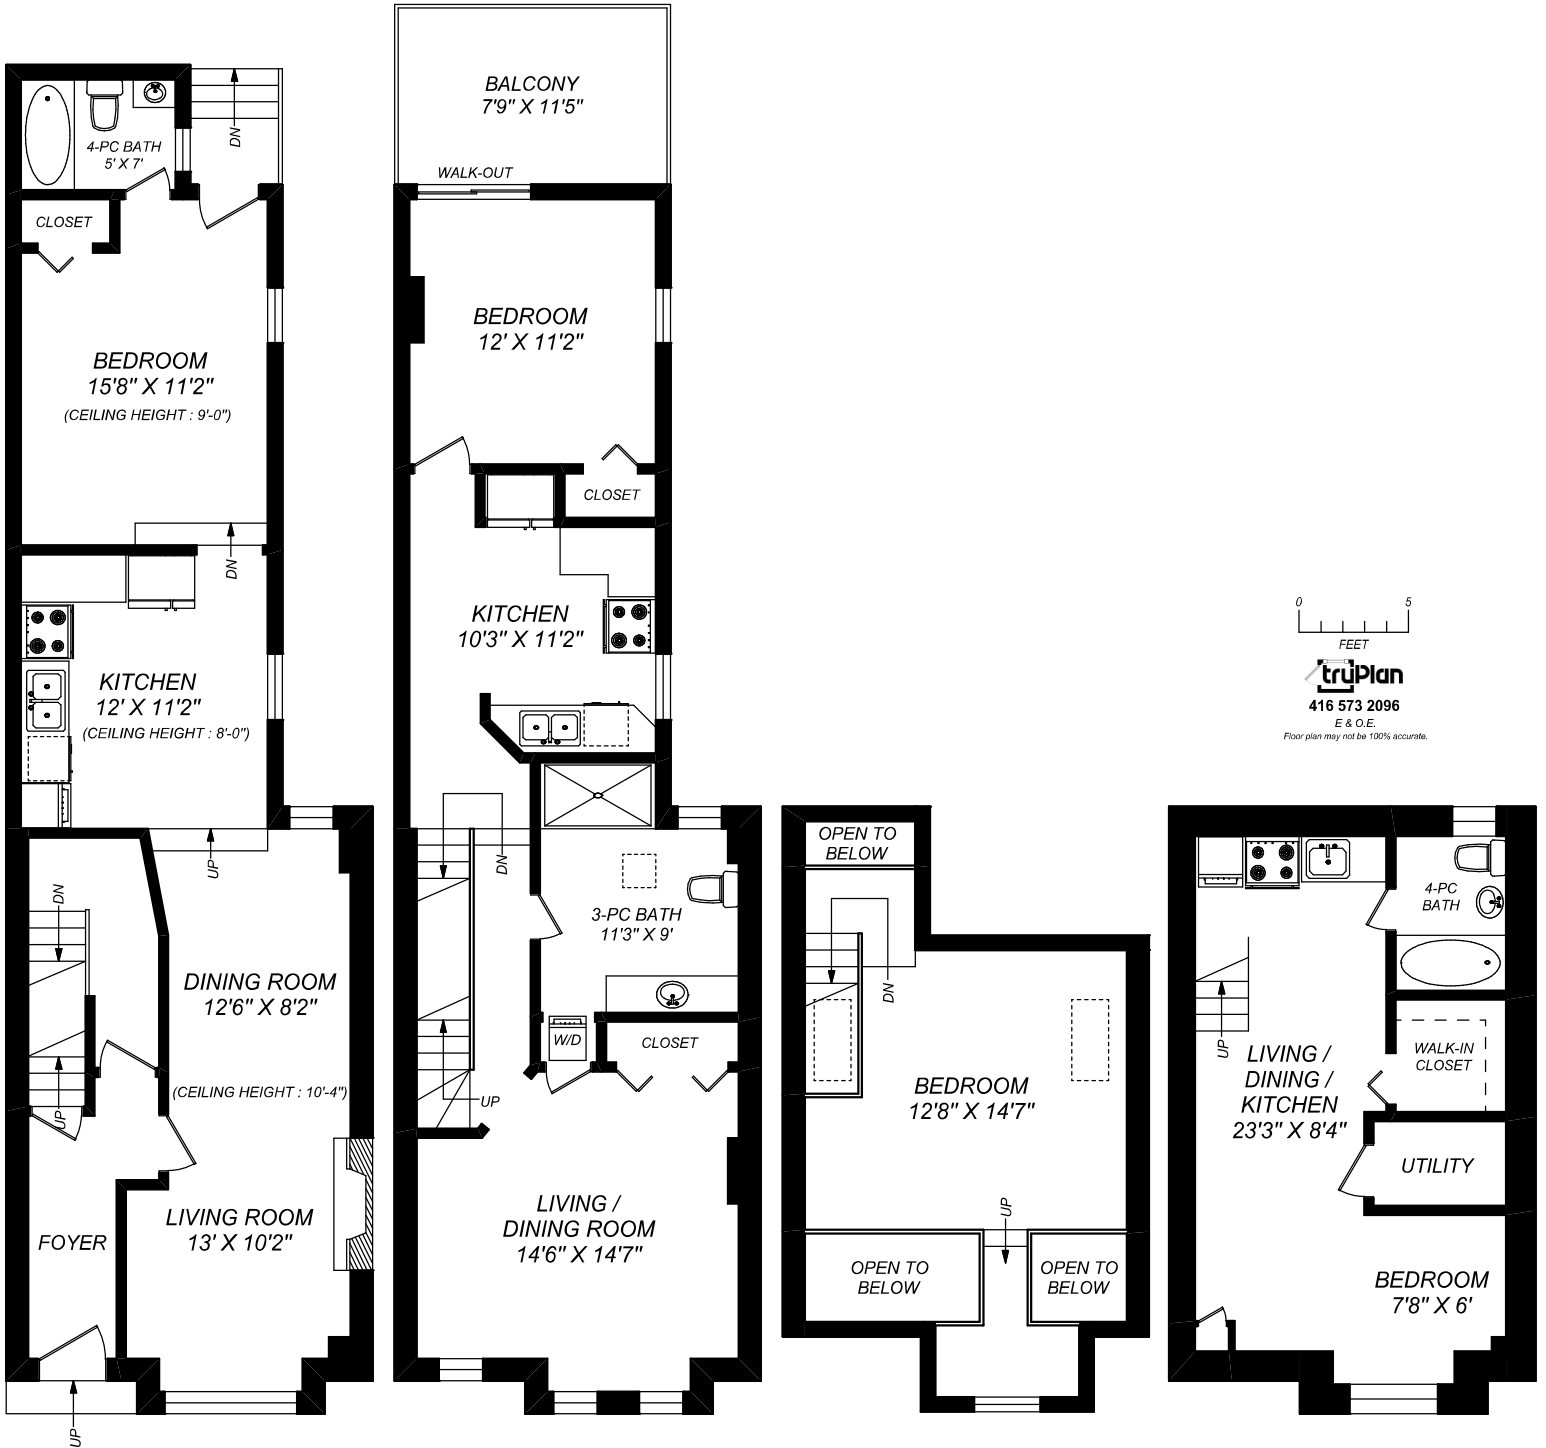

567 ONTARIO STREET

MAIN FLOOR
845 SQUARE FEET

SECOND FLOOR
794 SQUARE FEET
(CEILING HEIGHT : 8'-8")

THIRD FLOOR
303 SQUARE FEET
(VAULTED CEILING)

LOWER LEVEL
447 SQUARE FEET
(CEILING HEIGHT : 6'-3")