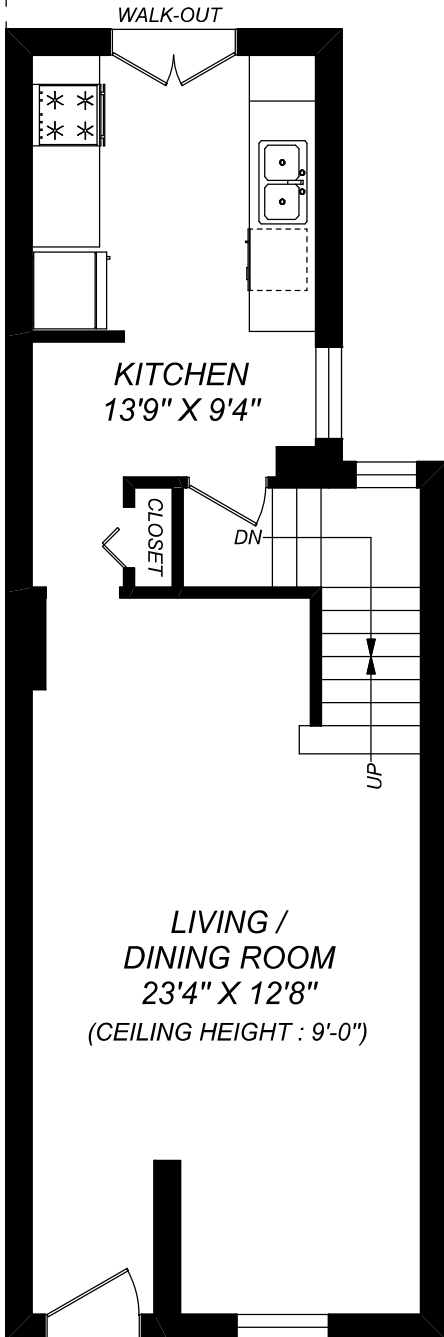

438 WELLESLEY STREET EAST

FEET

416 573 2096

E & O.E.

Floor plan may not be 100% accurate.

PATIO
16'9" X 14'

MAIN FLOOR
563 SQUARE FEET

SECOND FLOOR
563 SQUARE FEET

LOWER LEVEL
563 SQUARE FEET