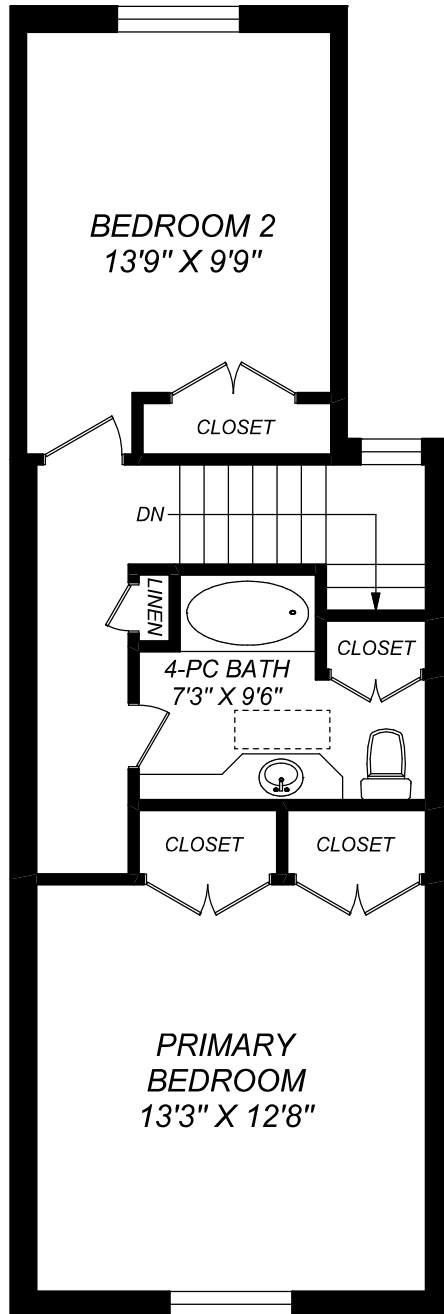

438 WELLESLEY STREET EAST

FEET

416 573 2096

E & O.E.

Floor plan may not be 100% accurate.

PATIO
16'9" X 14'

MAIN FLOOR
563 SQUARE FEET

SECOND FLOOR
563 SQUARE FEET

LOWER LEVEL
563 SQUARE FEET