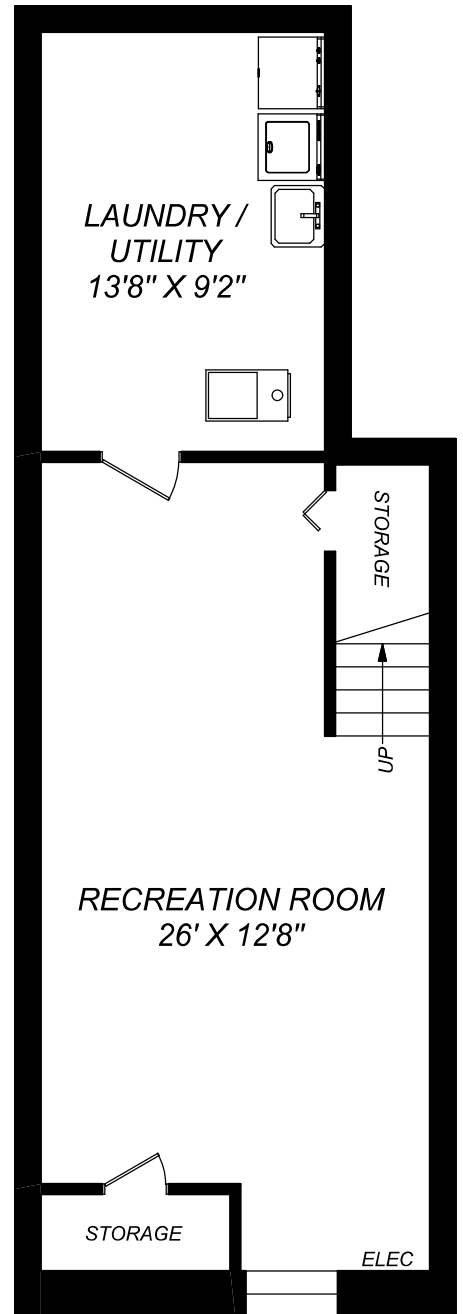

438 WELLESLEY STREET EAST

FEET

416 573 2096

E & O.E.

Floor plan may not be 100% accurate.

PATIO
16'9" X 14'

MAIN FLOOR
563 SQUARE FEET

SECOND FLOOR
563 SQUARE FEET

LOWER LEVEL
563 SQUARE FEET