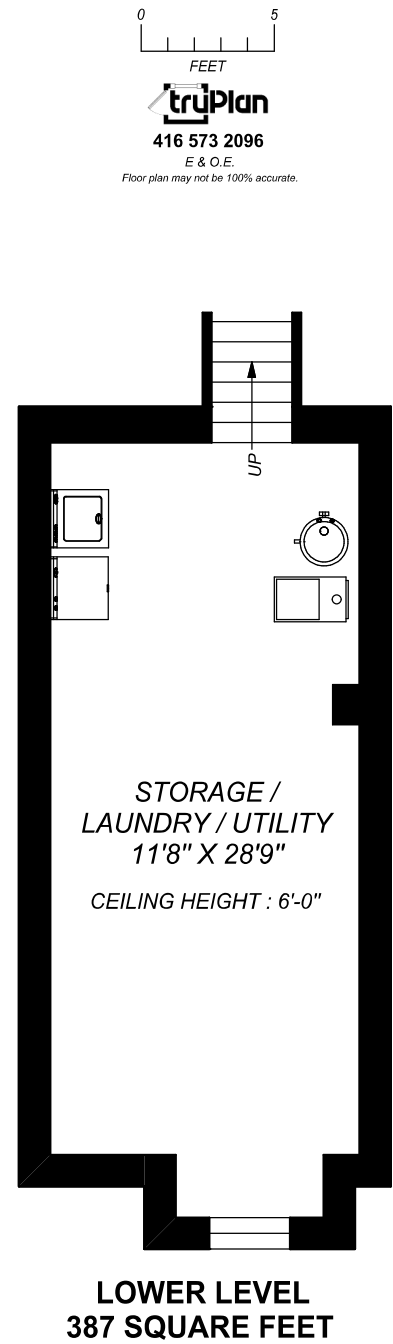

79 SEATON STREET

truPlan
416 573 2096

E & O.E.
Floor plan may not be 100% accurate.