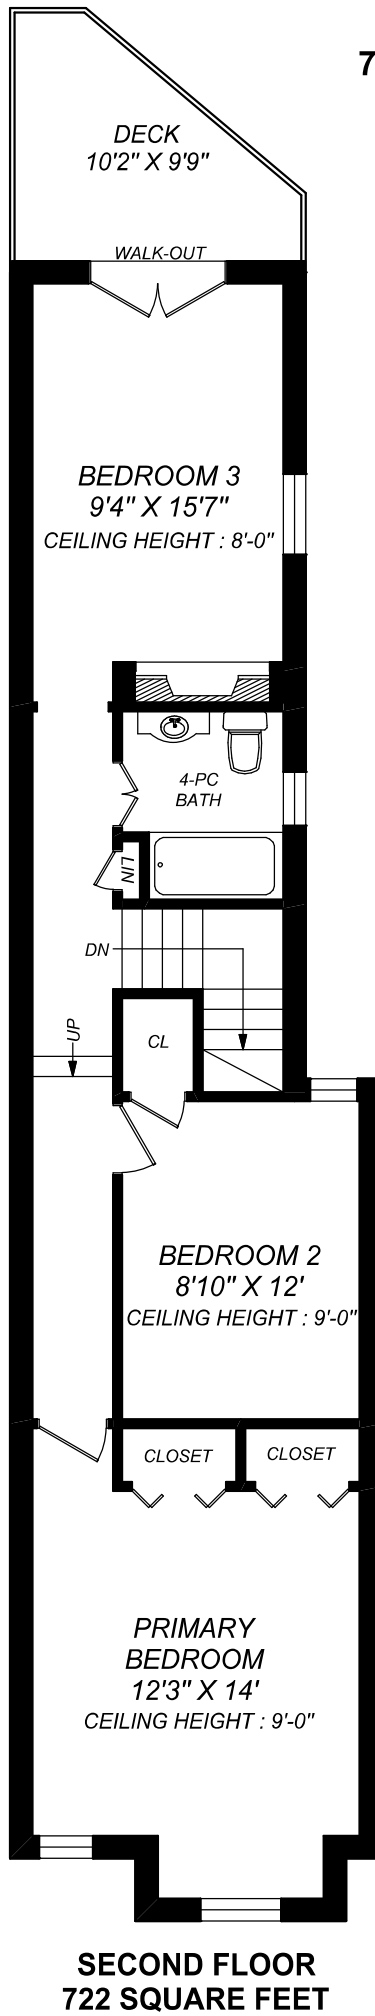

79 SEATON STREET

truPlan
416 573 2096

E & O.E.
Floor plan may not be 100% accurate.