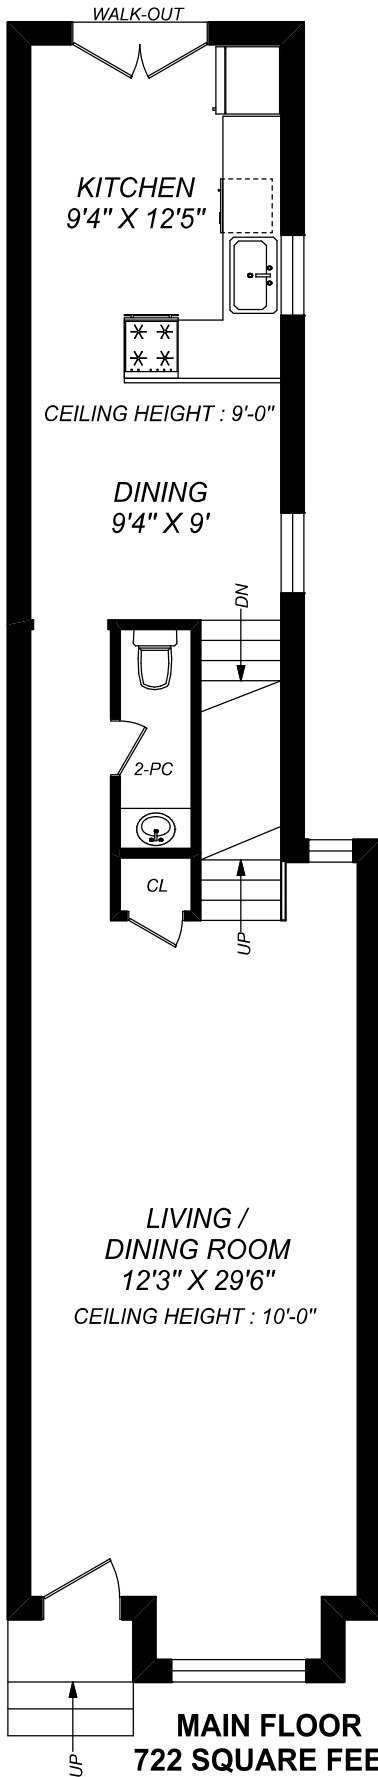

79 SEATON STREET

truPlan
416 573 2096

E & O.E.
Floor plan may not be 100% accurate.